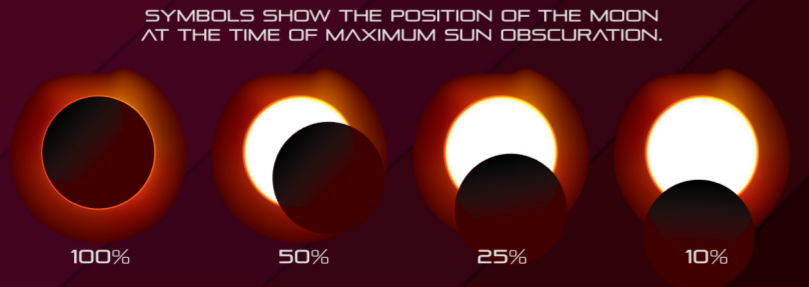

6:45PM EDT  
22:45 UTC

6:55PM EDT  
22:55 UTC

7:05PM EDT  
23:05 UTC

SYMBOLS SHOW THE POSITION OF THE MOON AT THE TIME OF MAXIMUM SUN OBSCURATION.

THE PATH OF TOTALITY IS APPROXIMATELY 115 MILES WIDE. DURING THE ECLIPSE, LOCATIONS WITHIN THIS SWATHE WILL EXPERIENCE 'BLACKOUT' AS THE MOON OBSCURES THE SUN, CASTING A SHADOW ON EARTH LASTING UP TO 4 MINUTES. THE CLOSER TO THE CENTRE OF THE SWATHE, THE LONGER IT WILL LAST. AREAS OUTSIDE THE PATH OF TOTALITY WILL EXPERIENCE A PARTIAL ECLIPSE.