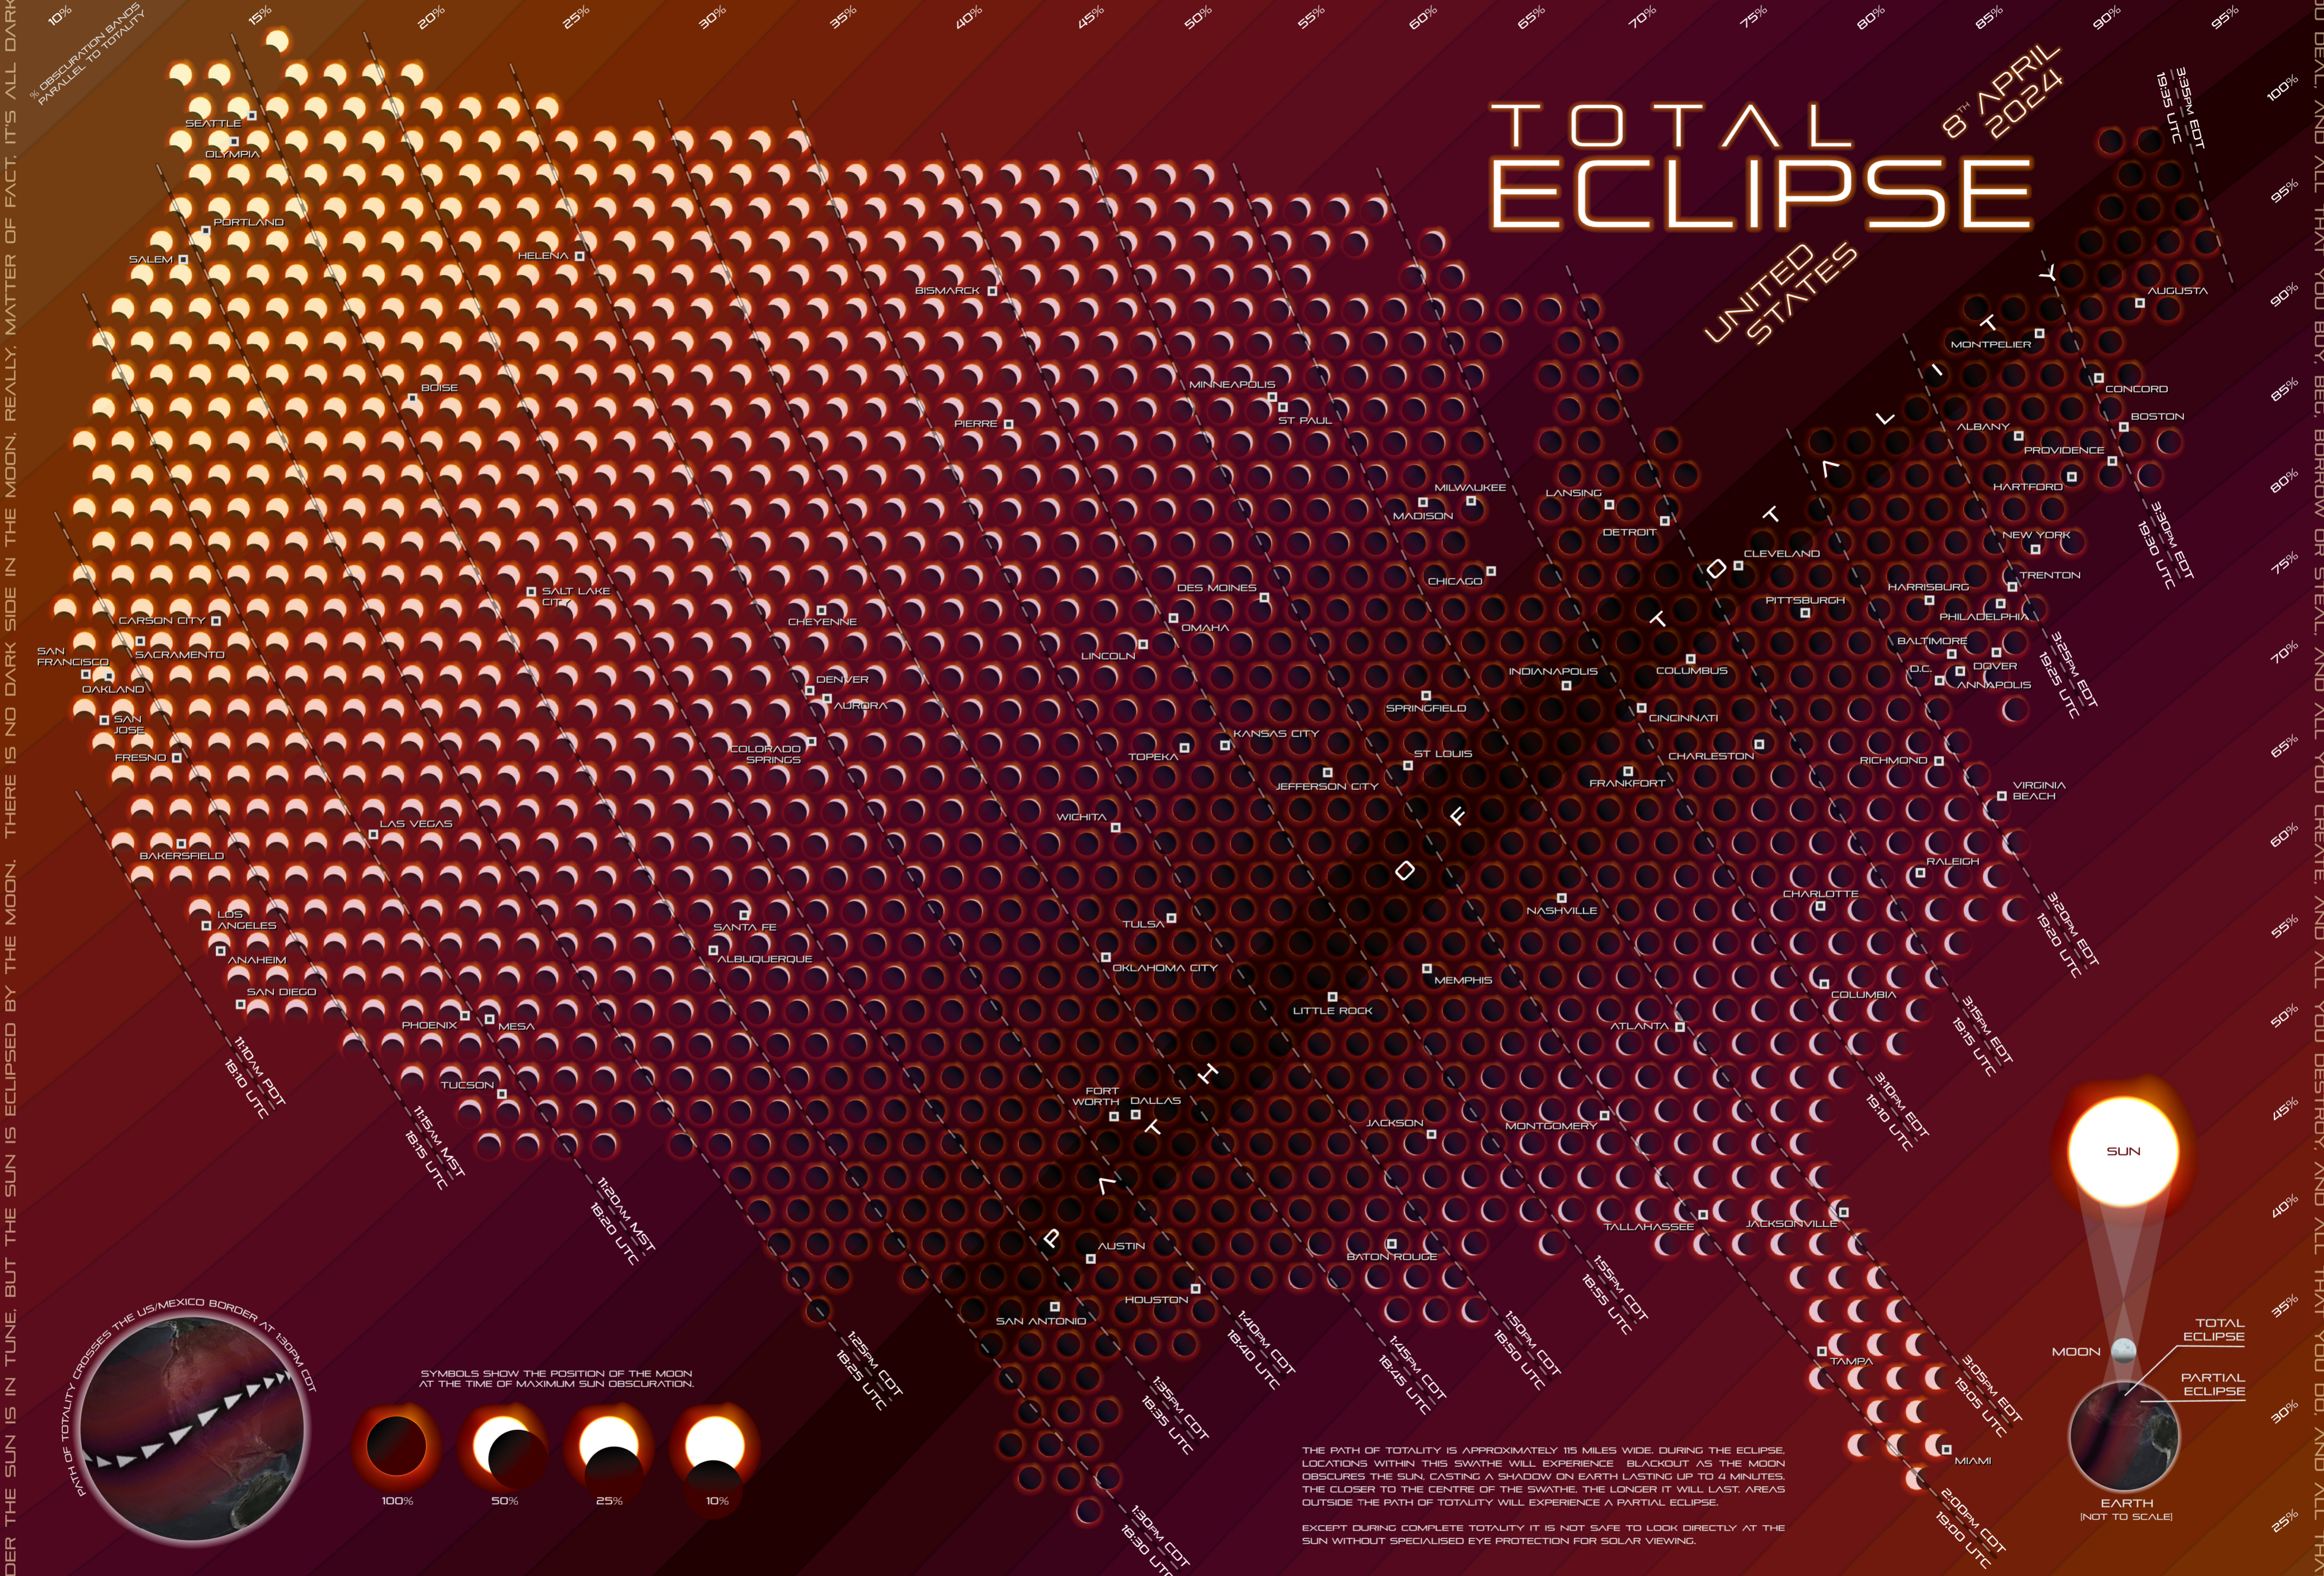

# TOTAL ECLIPSE

8<sup>TH</sup> APRIL 2024

UNITED STATES

3:55PM EDT  
19:55 UTC

3:00PM EDT  
19:00 UTC

3:25PM EDT  
19:25 UTC

3:45PM EDT  
19:45 UTC

3:55PM EDT  
19:55 UTC

6:45PM EDT  
22:45 UTC

6:55PM EDT  
22:55 UTC

7:05PM EDT  
23:05 UTC

SYMBOLS SHOW THE POSITION OF THE MOON AT THE TIME OF MAXIMUM SUN OBSCURATION.

THE PATH OF TOTALITY IS APPROXIMATELY 115 MILES WIDE. DURING THE ECLIPSE, LOCATIONS WITHIN THIS SWATHE WILL EXPERIENCE 'BLACKOUT' AS THE MOON OBSCURES THE SUN, CASTING A SHADOW ON EARTH LASTING UP TO 4 MINUTES. THE CLOSER TO THE CENTRE OF THE SWATHE, THE LONGER IT WILL LAST. AREAS OUTSIDE THE PATH OF TOTALITY WILL EXPERIENCE A PARTIAL ECLIPSE.