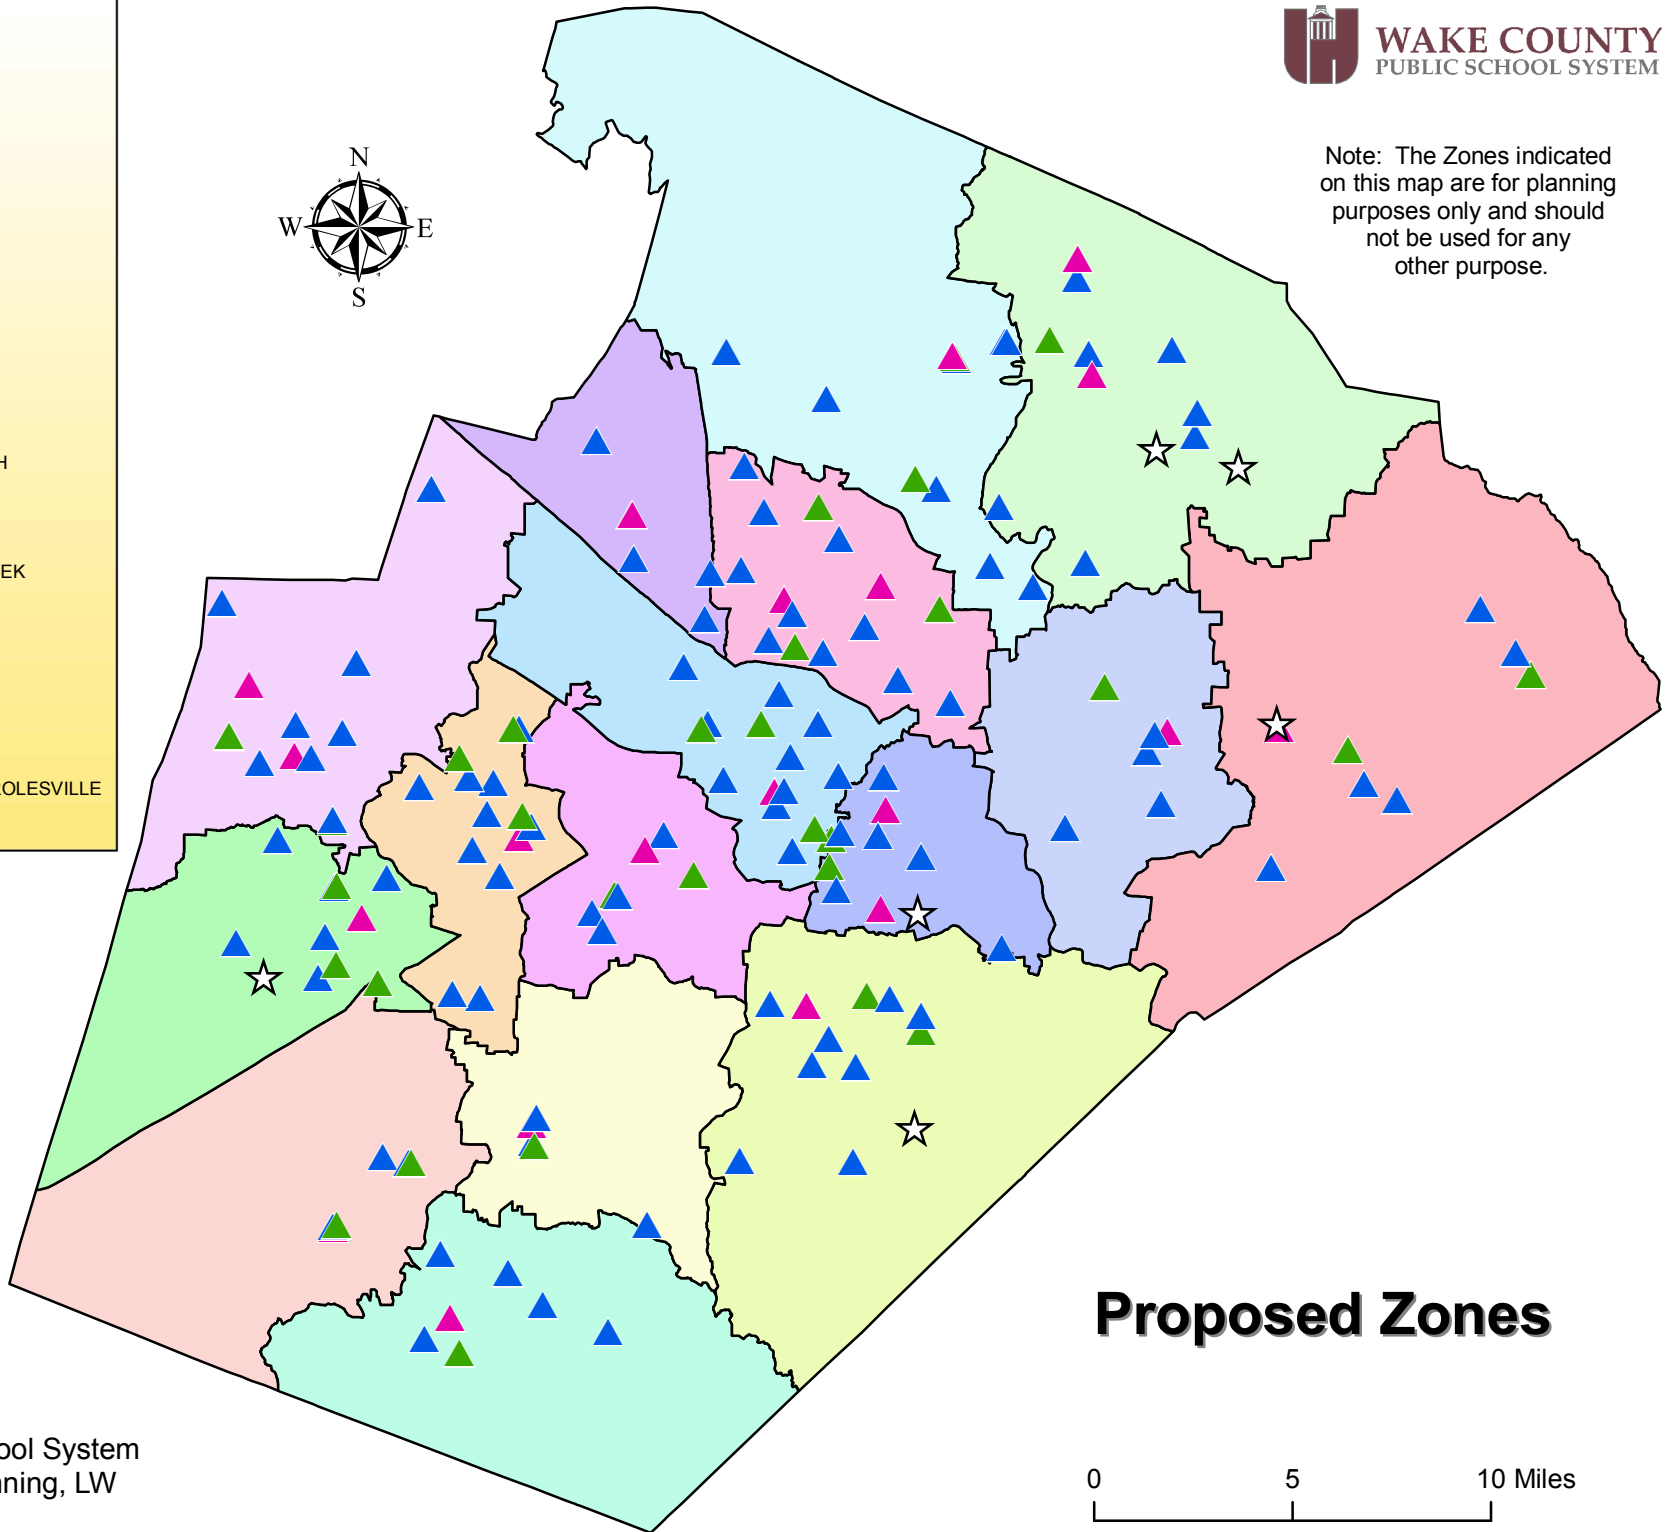

Legend

- ▲ ELEMENTARY SCHOOLS
- ▲ MIDDLE SCHOOLS
- ▲ HIGH SCHOOLS
- ☆ FUTURE SCHOOLS

ZONES

- APEX
- ATHENS DRIVE
- BROUGHTON
- CARY
- EAST WAKE
- ENLOE / SOUTHEAST RALEIGH
- FUQUAY VARINA
- GARNER
- GREEN HOPE / PANTHER CREEK
- HOLLY SPRINGS
- KNIGHTDALE
- LEESVILLE
- MIDDLE CREEK
- SANDERSON / MILLBROOK
- WAKE FOREST / HERITAGE / ROLESVILLE
- WAKEFIELD

Note: The Zones indicated on this map are for planning purposes only and should not be used for any other purpose.

Proposed Zones

Created by:
Wake County Public School System
Office of Growth & Planning, LW
July 26, 2010

Legend

-  Elementary Schools
-  Middle Schools
-  High Schools
-  Future Schools

Planning Regions

-  CENTRAL
-  FAR EAST
-  NEAR EAST
-  NORTH
-  NORTH RALEIGH
-  NORTH-WEST
-  SOUTH-EAST
-  SOUTH-WEST
-  WEST-NORTH
-  WEST-SOUTH

Area Superintendent Districts & School Locations

Created By:
Wake County Public School System
Office of Growth & Planning, LW
June 22, 2010

Legend

 Elementary Schools	 ENLOE
 Middle Schools	 FUQUAY
 High Schools	 GARNER
 Future Schools	 GREEN HOPE
Transportation Districts	 HOLLY SPRINGS
 APEX	 KNIGHTDALE
 BROUGHTON	 MILLBROOK
 CARY	 SANDERSON
 EAST WAKE	 SOUTHEAST
	 WAKE FOREST
	 WAKEFIELD