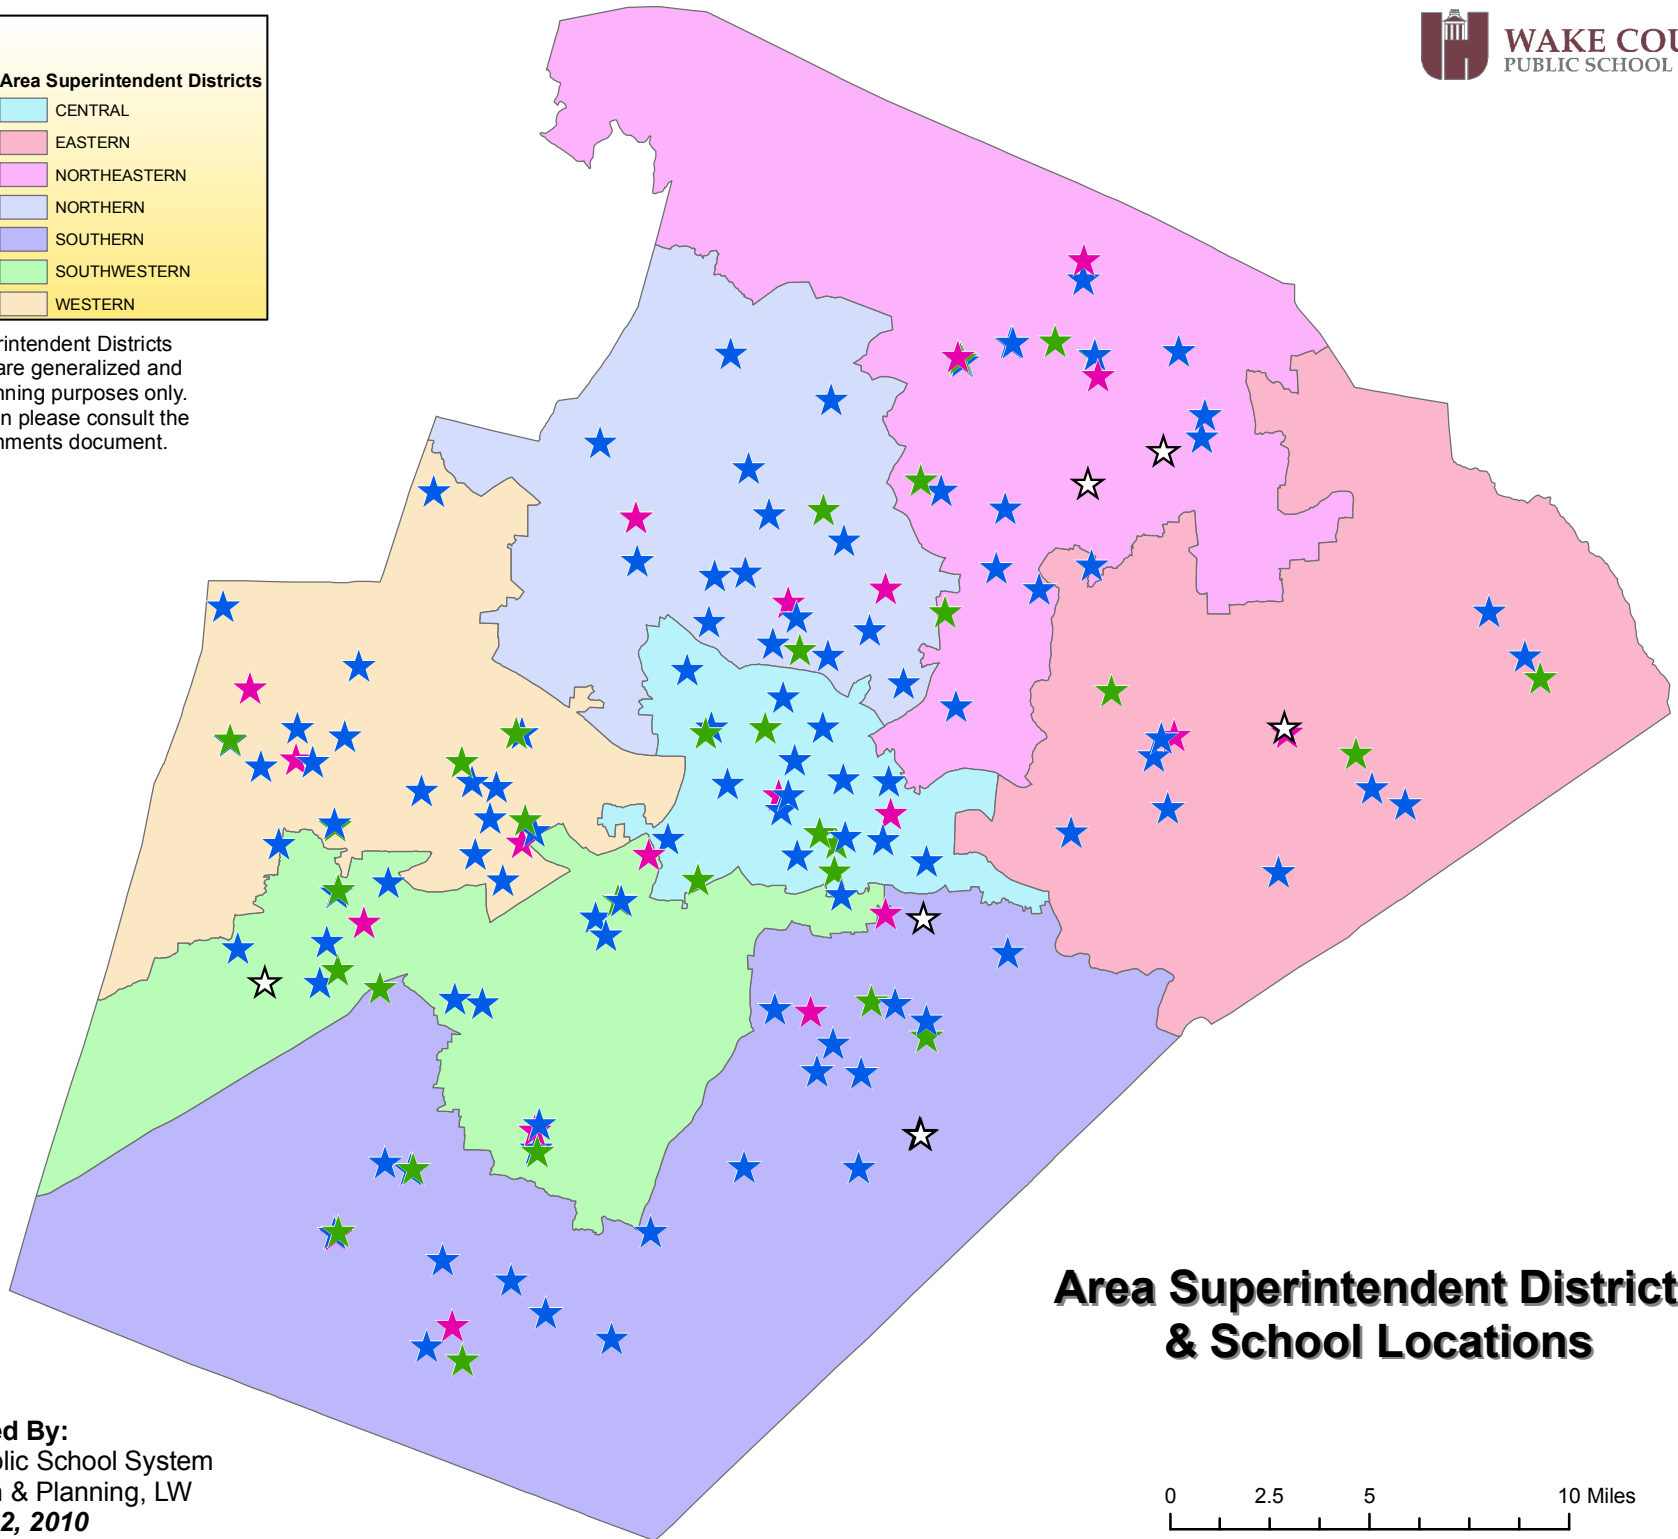

Zip Codes

27501	27540	27604	27617
27502	27545	27605	27703
27511	27560	27606	27713
27513	27562	27607	
27518	27571	27608	

**Zip Codes
& School Locations**

Created By:
Wake County Public School System
Office of Growth & Planning, LW
June 21, 2010

Legend

★ Elementary Schools	CENTRAL
★ Middle Schools	EASTERN
★ High Schools	NORTHEASTERN
★ Future Schools	NORTHERN
	SOUTHERN
	SOUTHWESTERN
	WESTERN

Note: The Area Superintendent Districts depicted on this map are generalized and are to be used for planning purposes only. For specific information please consult the Superintendent Assignments document.