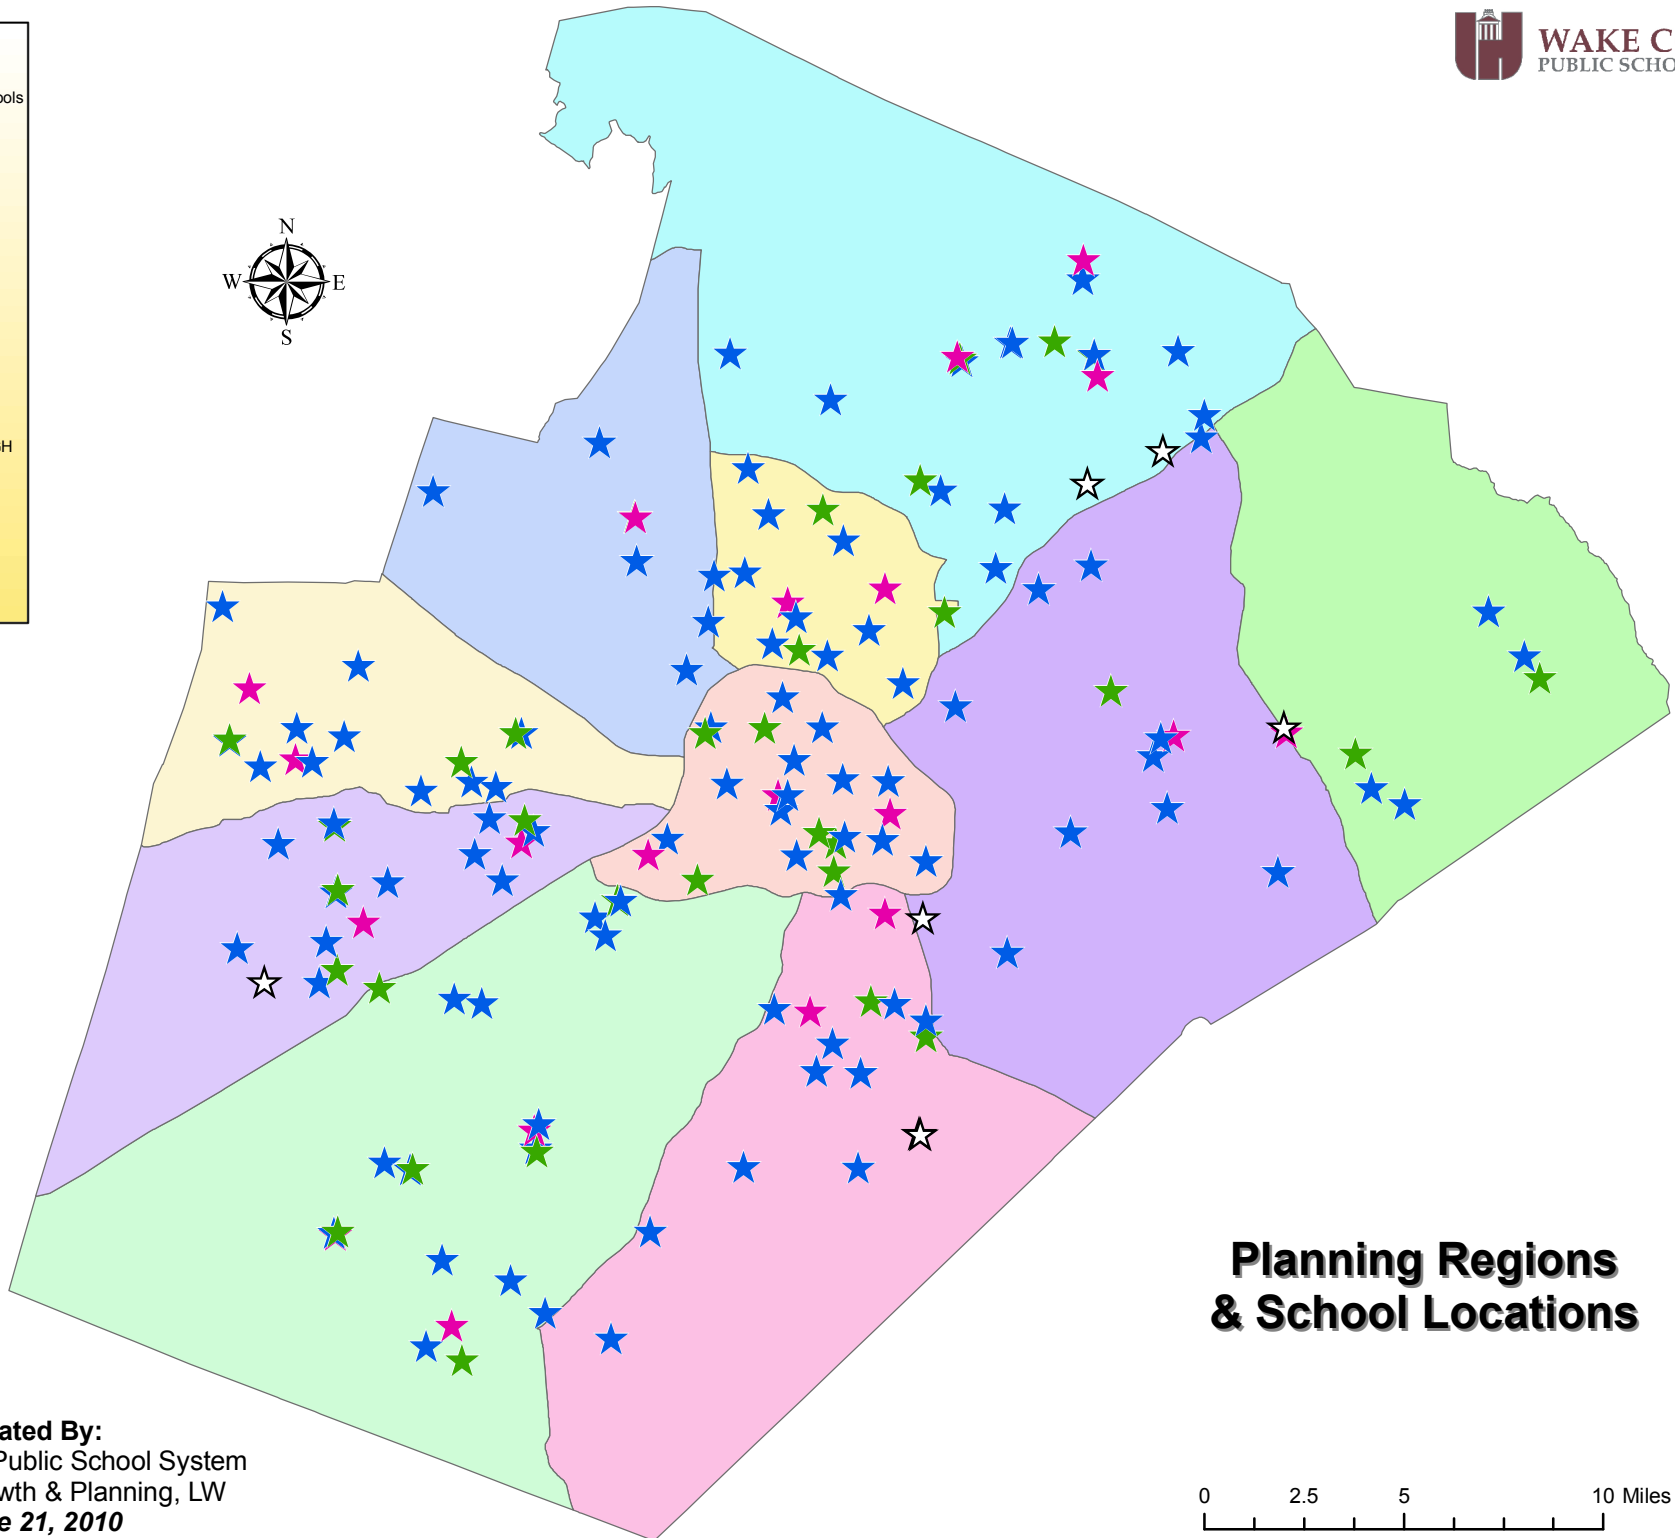

Legend

- ▲ ELEMENTARY SCHOOLS
- ▲ MIDDLE SCHOOLS
- ▲ HIGH SCHOOLS
- ☆ FUTURE SCHOOLS

ZONES

- APEX
- ATHENS DRIVE
- BROUGHTON
- CARY
- EAST WAKE
- ENLOE / SOUTHEAST RALEIGH
- FUQUAY VARINA
- GARNER
- GREEN HOPE / PANTHER CREEK
- HOLLY SPRINGS
- KNIGHTDALE
- LEESVILLE
- MIDDLE CREEK
- SANDERSON / MILLBROOK
- WAKE FOREST / HERITAGE / ROLESVILLE
- WAKEFIELD

Note: The Zones indicated on this map are for planning purposes only and should not be used for any other purpose.

Proposed Zones

Created by:
Wake County Public School System
Office of Growth & Planning, LW
July 26, 2010

Legend

-  Elementary Schools
-  Middle Schools
-  High Schools
-  Future Schools

Planning Regions

-  CENTRAL
-  FAR EAST
-  NEAR EAST
-  NORTH
-  NORTH RALEIGH
-  NORTH-WEST
-  SOUTH-EAST
-  SOUTH-WEST
-  WEST-NORTH
-  WEST-SOUTH

Legend

★ Elementary Schools	CENTRAL
★ Middle Schools	EASTERN
★ High Schools	NORTHEASTERN
★ Future Schools	NORTHERN
	SOUTHERN
	SOUTHWESTERN
	WESTERN

Note: The Area Superintendent Districts depicted on this map are generalized and are to be used for planning purposes only. For specific information please consult the Superintendent Assignments document.