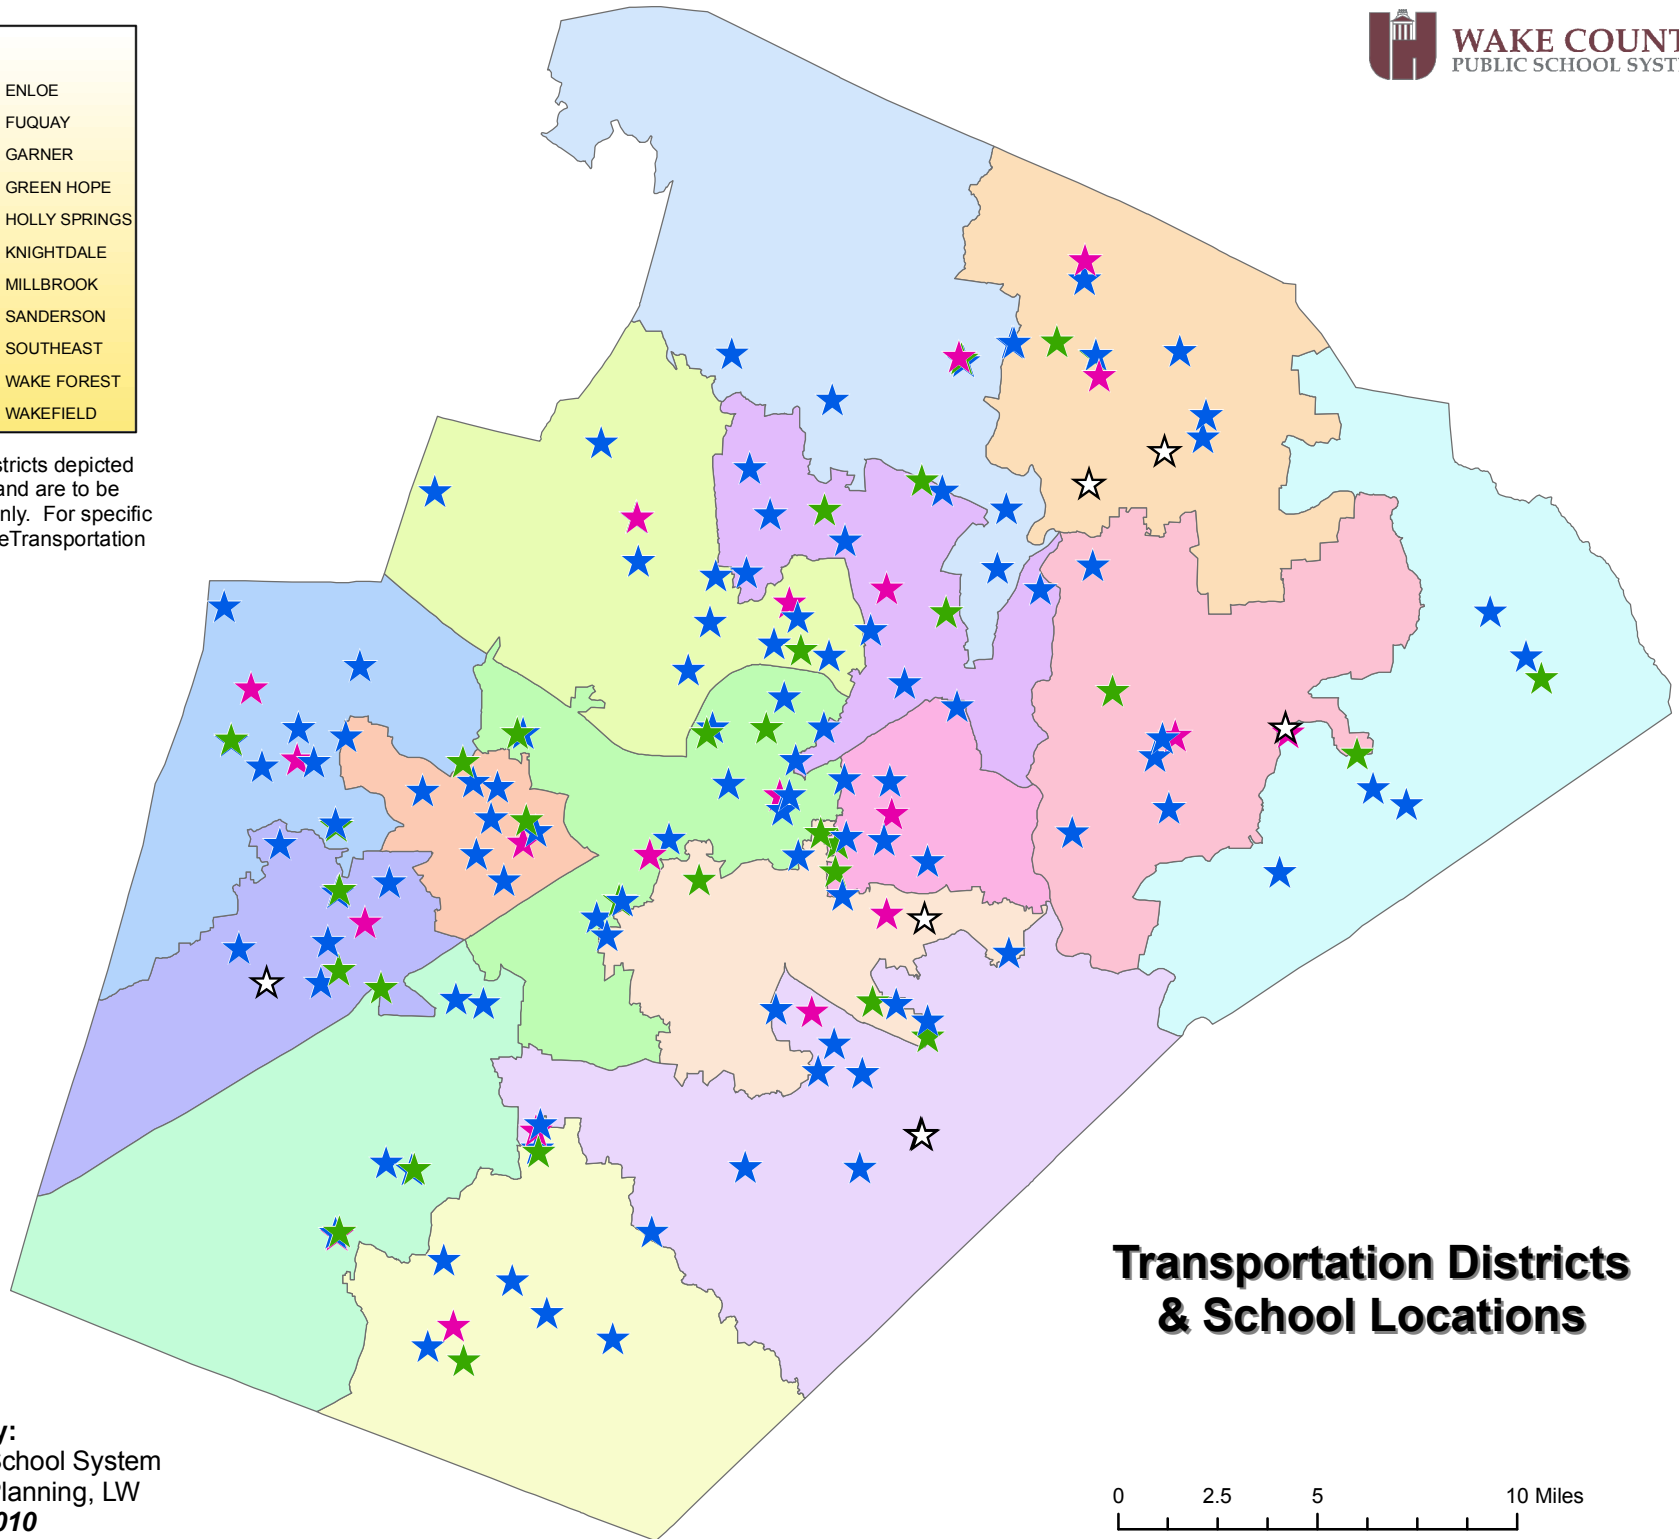

Legend

★ Elementary Schools	CENTRAL
★ Middle Schools	EASTERN
★ High Schools	NORTHEASTERN
★ Future Schools	NORTHERN
	SOUTHERN
	SOUTHWESTERN
	WESTERN

Note: The Area Superintendent Districts depicted on this map are generalized and are to be used for planning purposes only. For specific information please consult the Superintendent Assignments document.

Area Superintendent Districts & School Locations

Created By:
Wake County Public School System
Office of Growth & Planning, LW
June 22, 2010

Legend

 Elementary Schools	 ENLOE
 Middle Schools	 FUQUAY
 High Schools	 GARNER
 Future Schools	 GREEN HOPE
Transportation Districts	 HOLLY SPRINGS
 APEX	 KNIGHTDALE
 BROUGHTON	 MILLBROOK
 CARY	 SANDERSON
 EAST WAKE	 SOUTHEAST
	 WAKE FOREST
	 WAKEFIELD

Note: The Transportation Districts depicted on this map are generalized and are to be used for planning purposes only. For specific information please contact the Transportation Department.

Transportation Districts & School Locations