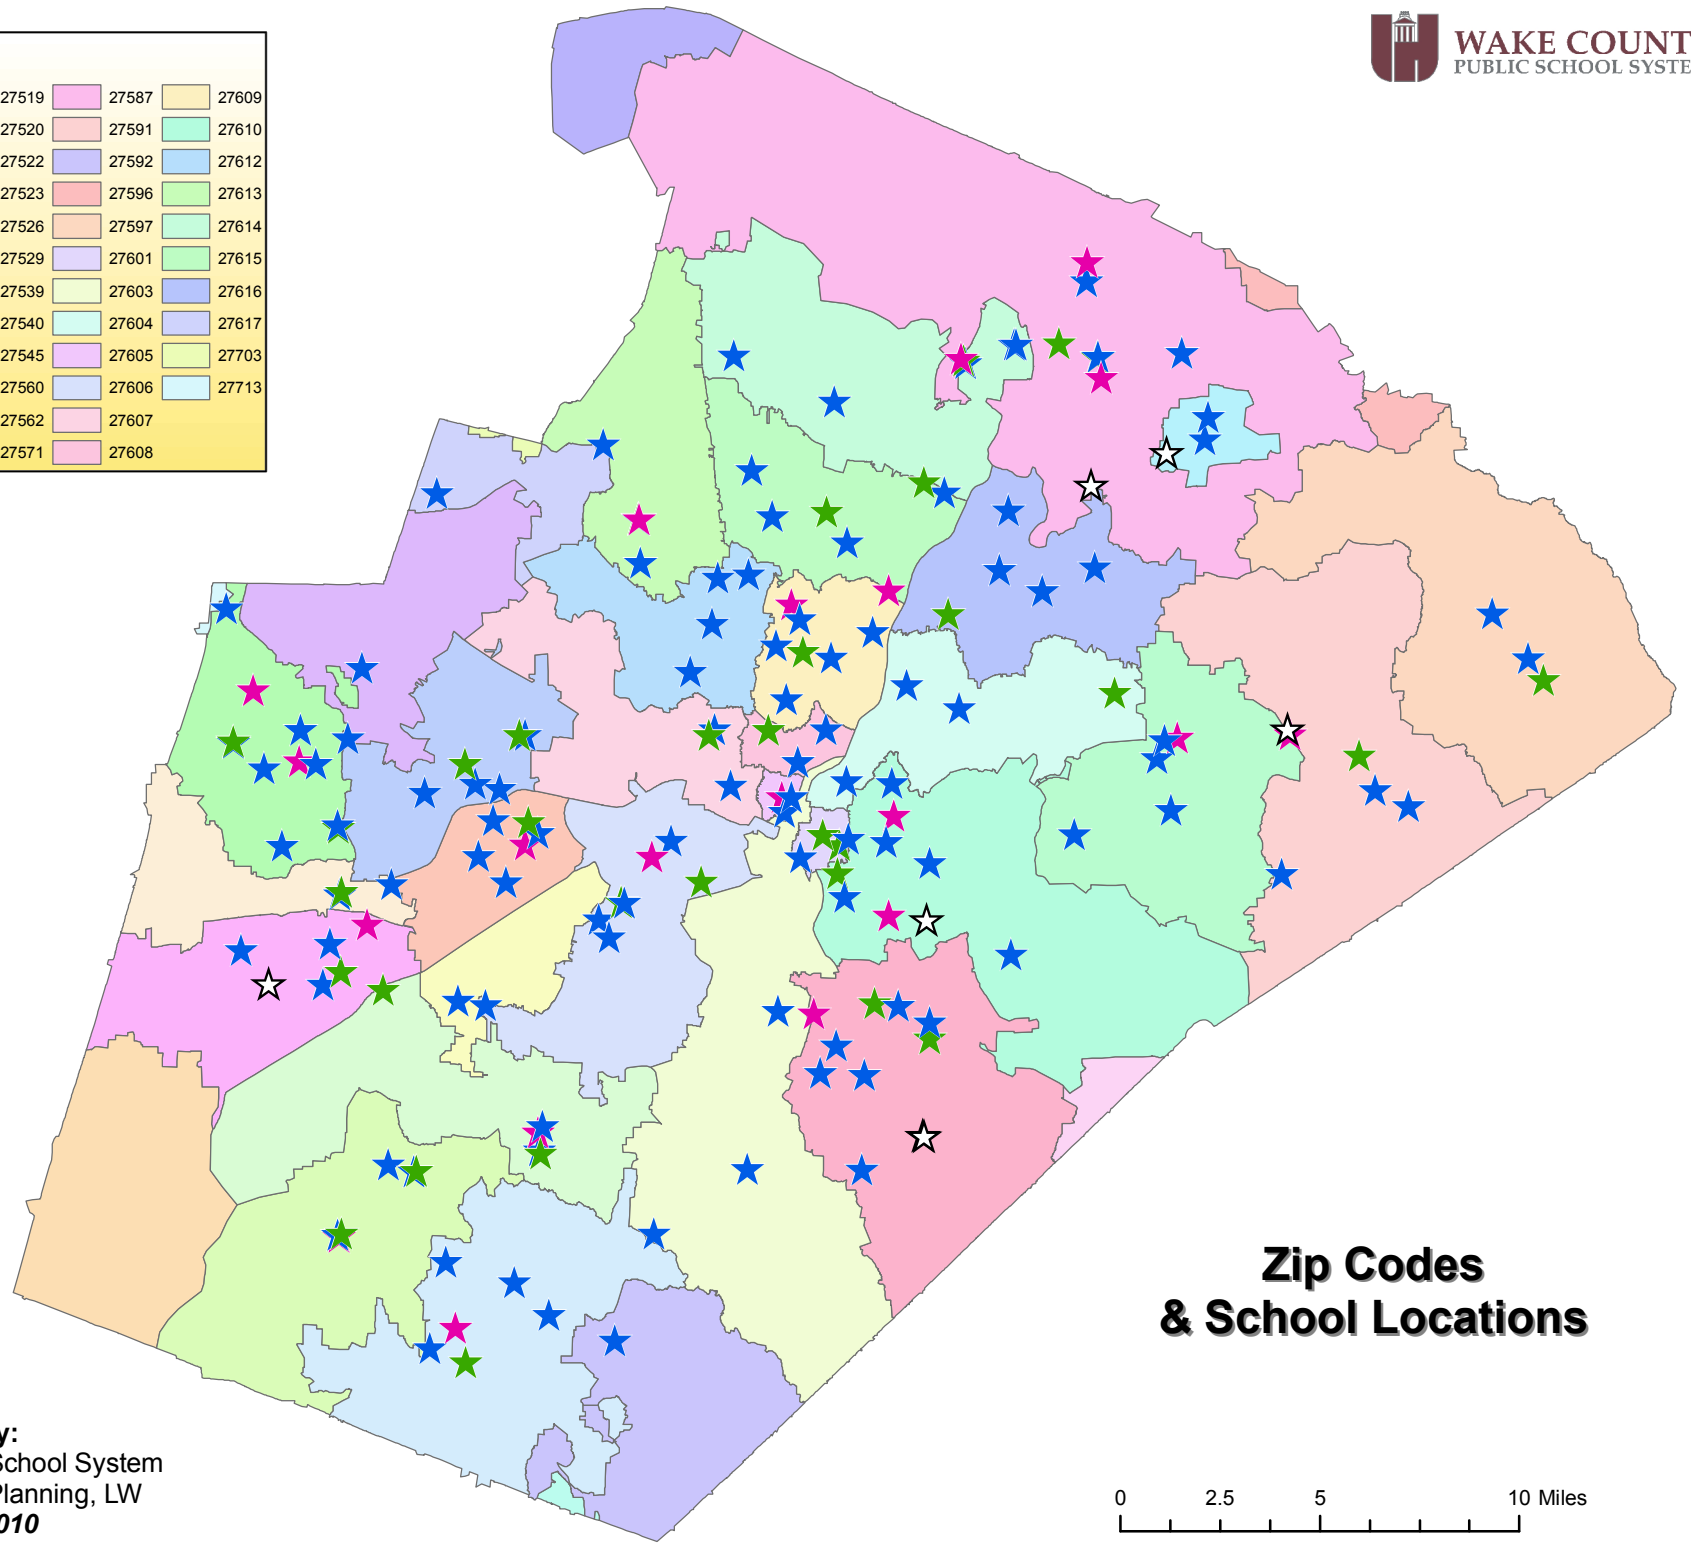

Legend

★ Elementary Schools	27519	27587	27609
★ Middle Schools	27520	27591	27610
★ High Schools	27522	27592	27612
★ Future Schools	27523	27596	27613
	27526	27597	27614
	27529	27601	27615
	27539	27603	27616
	27540	27604	27617
	27545	27605	27703
	27560	27606	27713
	27562	27607	
	27571	27608	

Zip Codes

27501	27540	27604	27617
27502	27545	27605	27703
27511	27560	27606	27713
27513	27562	27607	
27518	27571	27608	

**Zip Codes
& School Locations**

Created By:
Wake County Public School System
Office of Growth & Planning, LW
June 21, 2010