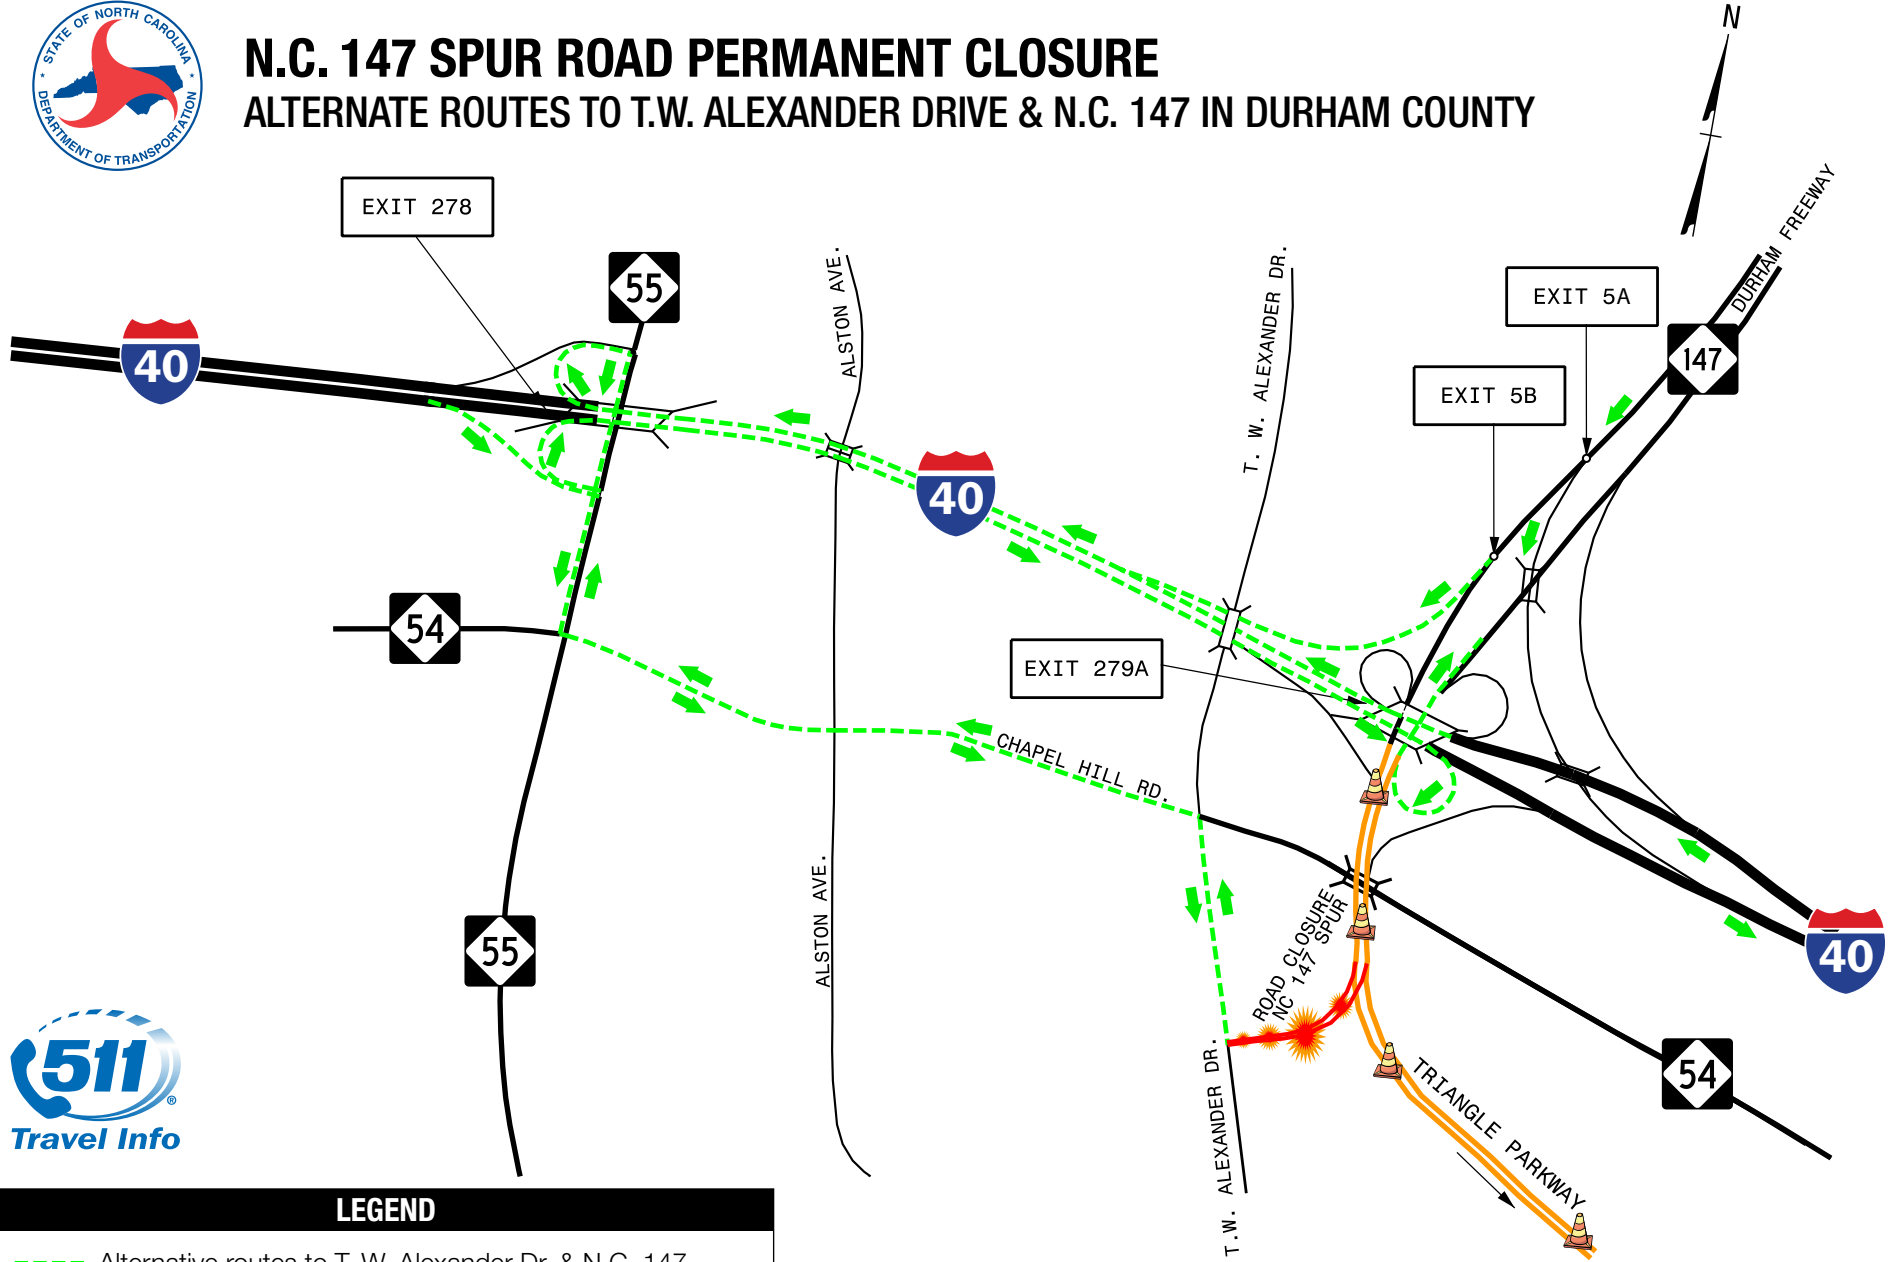

# N.C. 147 SPUR ROAD PERMANENT CLOSURE

## ALTERNATE ROUTES TO T.W. ALEXANDER DRIVE & N.C. 147 IN DURHAM COUNTY

LEGEND	
	Alternate routes to T. W. Alexander Dr. & N.C. 147
	Permanent road closure (N.C. 147 Spur Rd.)
	Road under construction expected to open in Dec. 2011

2011.08.18 Map not drawn to scale