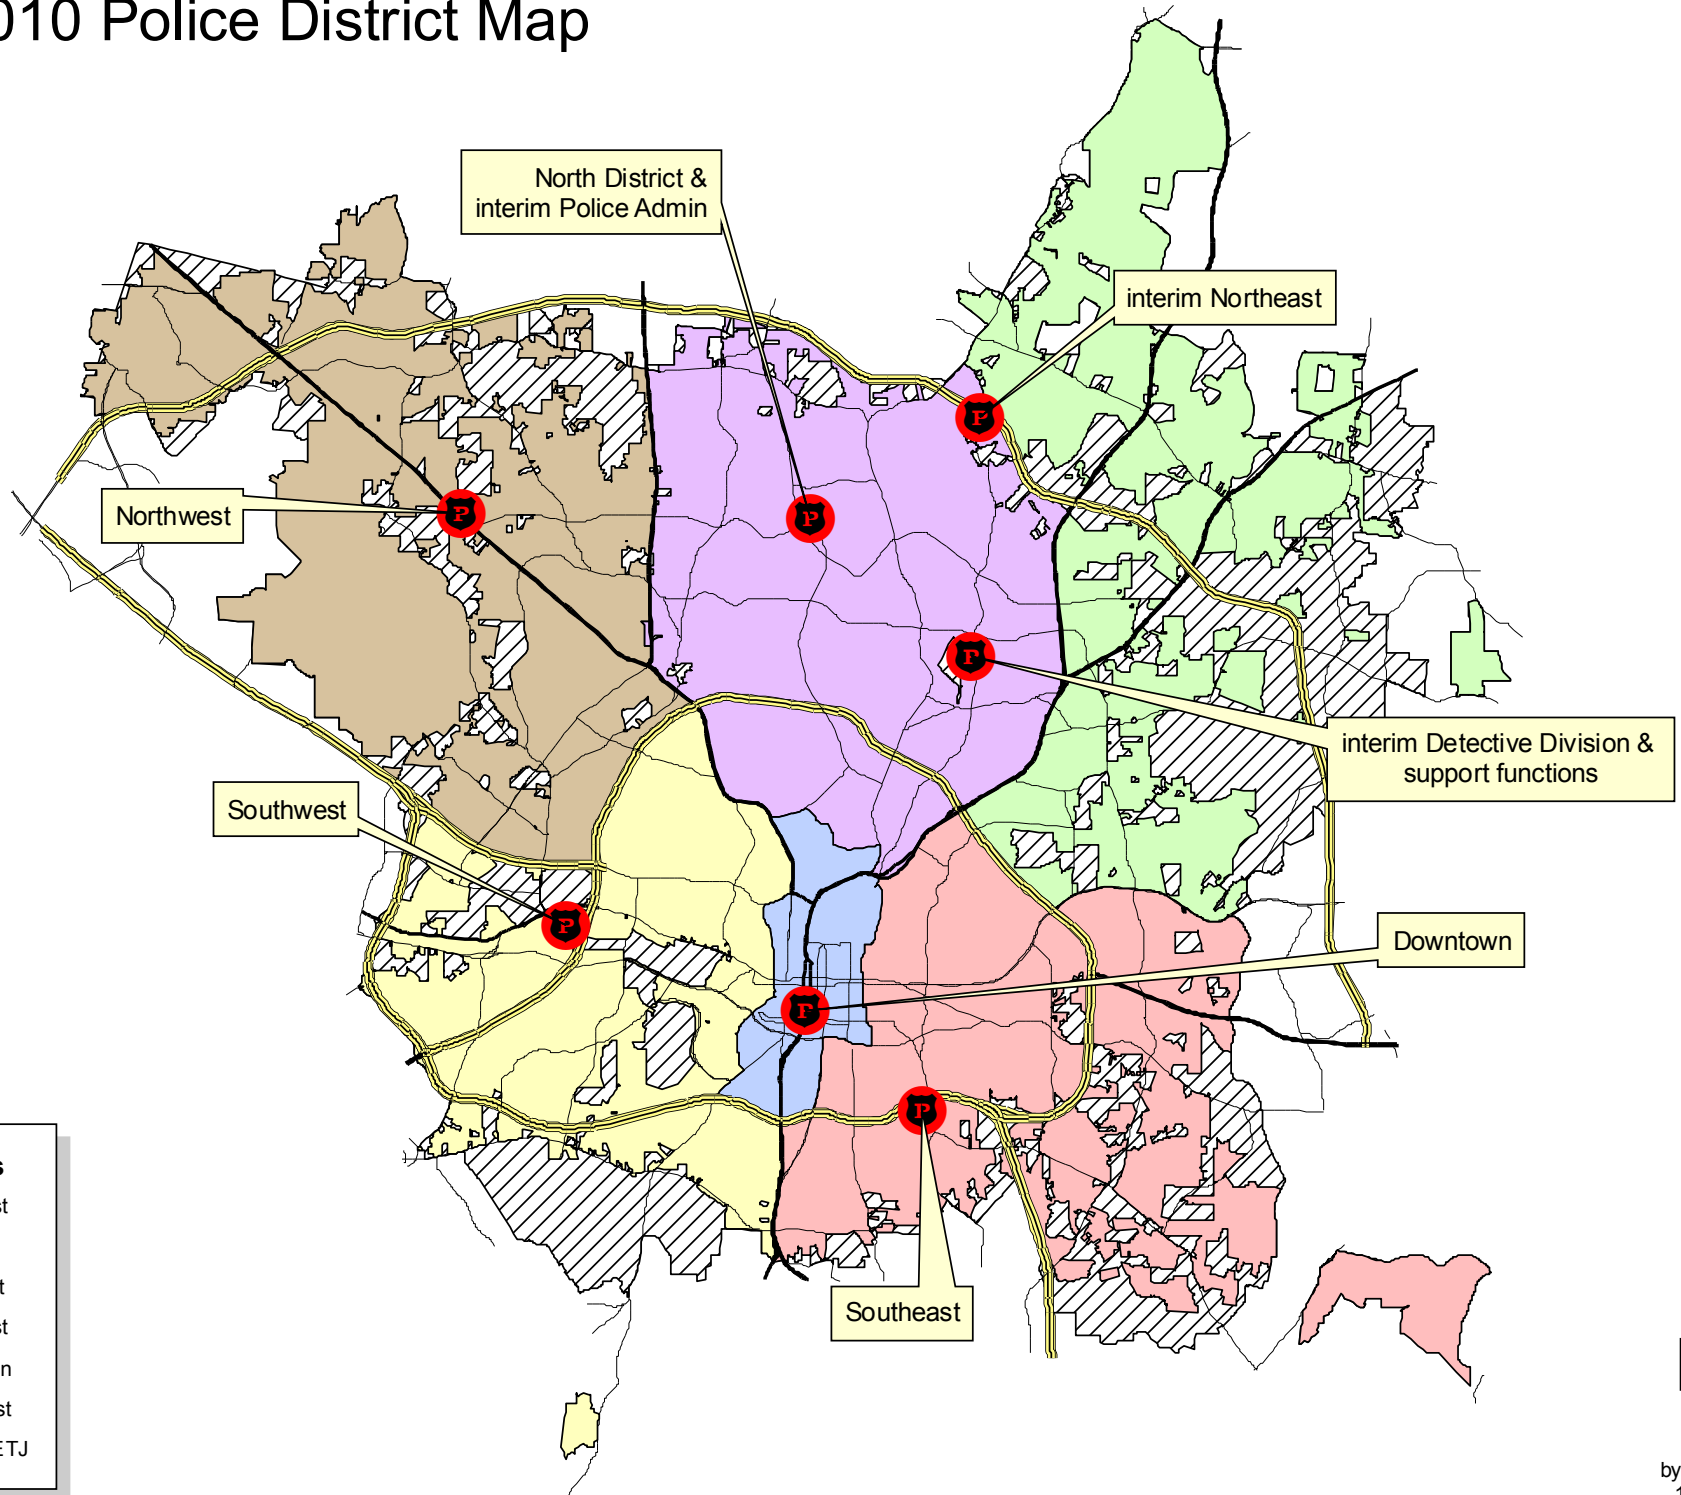

RPD 2010 Police District Map

New Districts

- Northwest
- North
- Northeast
- Southeast
- Downtown
- Southwest
- Raleigh ETJ