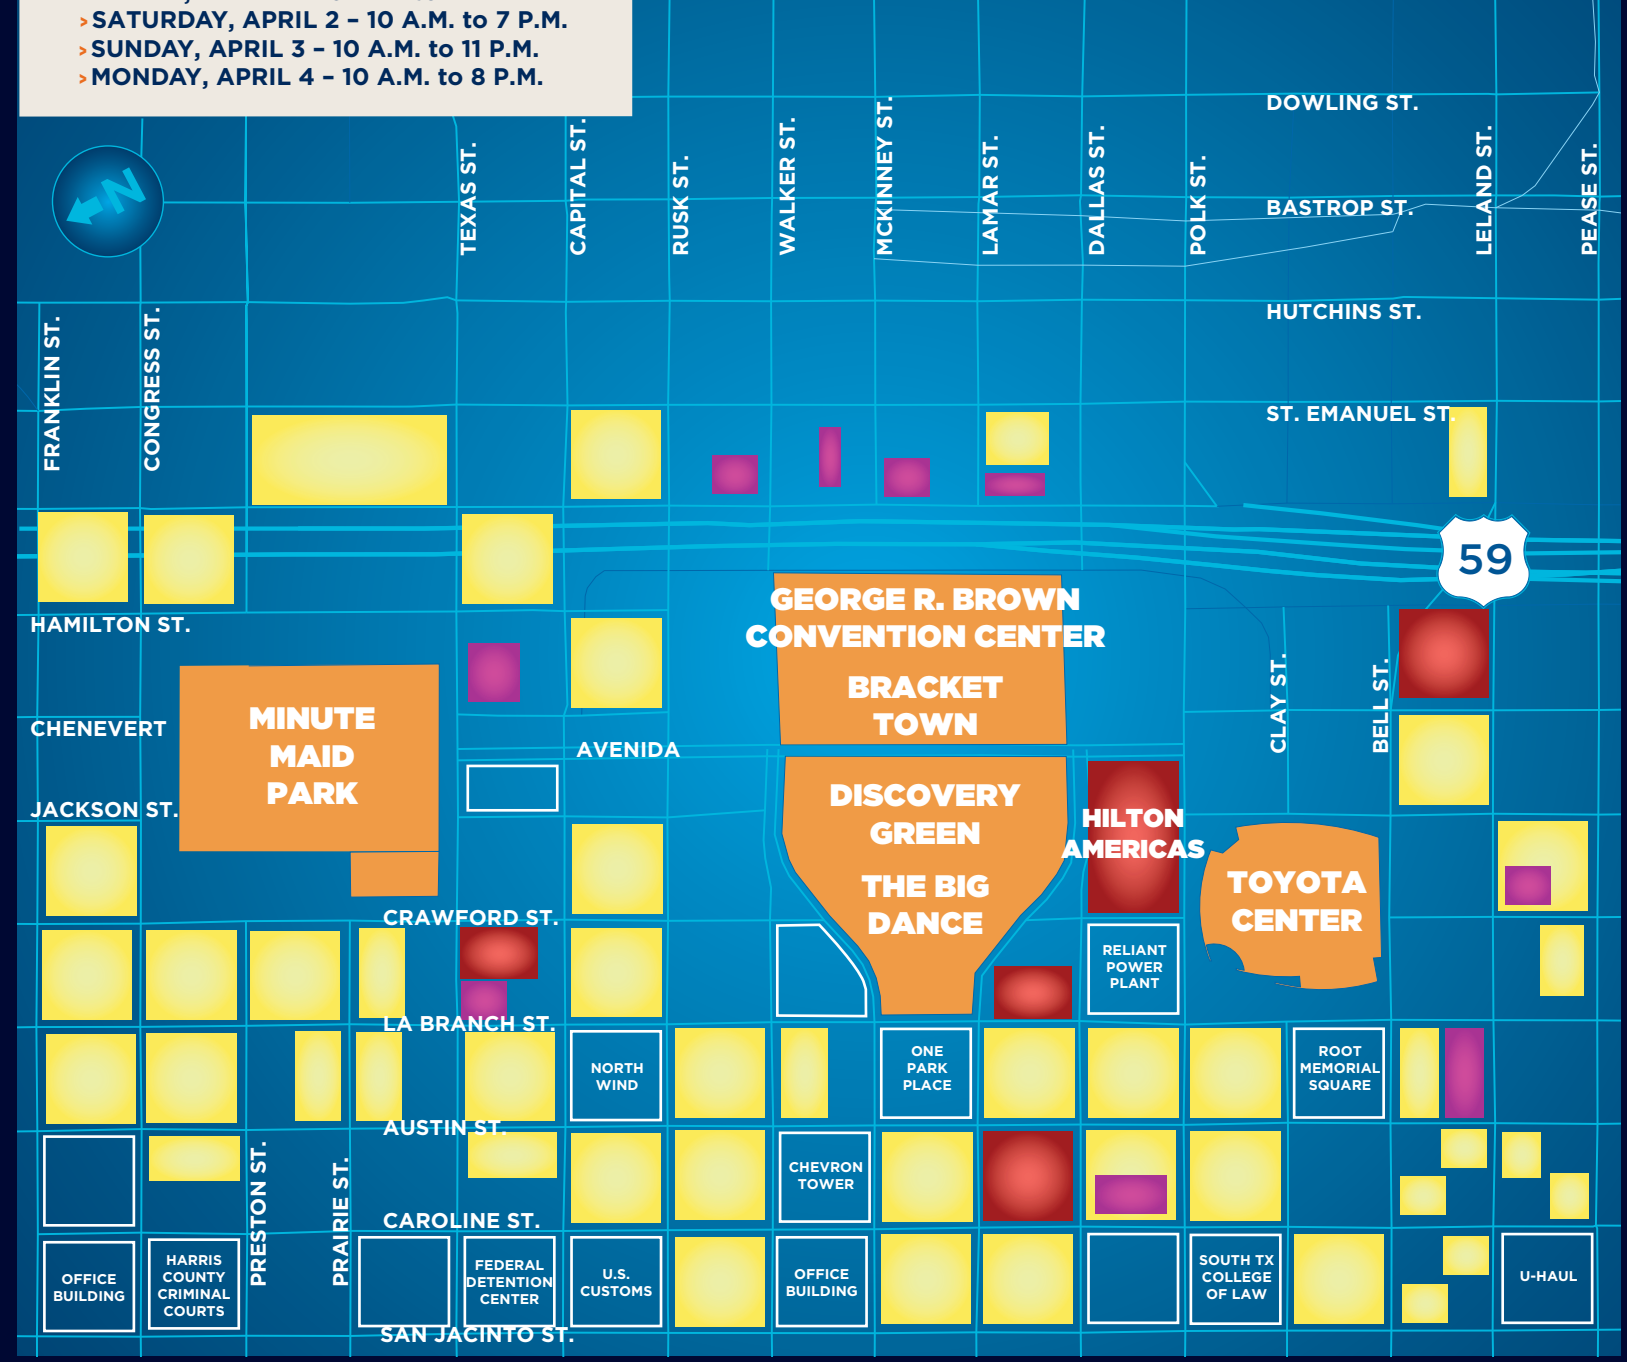

## DOWNTOWN TROLLEY SERVICE

The trolley service provides extended weekend transportation to connect major downtown hotels to the rail line, Discovery Green and the George R. Brown Convention Center.

**Stops:** Doubletree Hotel, Hyatt Regency, Courtyard by Marriott, Main Street Square/Houston Pavilions, Embassy Suites, Hilton Americas (corner of Dallas & Crawford), Discovery Green, Four Seasons, Main Street Square/Macy's

## PARKING INFORMATION

For The Big Dance Concert Series please park NORTH and WEST of Discovery Green. For an expanded parking map, please go to [www.ncaa.com/finalfour](http://www.ncaa.com/finalfour)

DINING

HOTEL

PARKING

## GENERAL PUBLIC TICKETHOLDER DIRECTIONS AND PARKING:

To get to Reliant Park EXIT MAIN STREET from 610. The following are the lots and gates open for General Public Ticketholder Parking:

- **NORTH KIRBY LOT - RED LOT**  
Enter Gate 11 off of Kirby, just south of La Concha
- **MCNEE LOT - PURPLE LOT**  
Enter Gate 15 off of McNee
- **MAIN STREET LOT - YELLOW LOT**  
Enter Gate 16 off of Main Street
- **WESTRIDGE LOT - GREEN LOT**  
Enter Gate 13 off of Westridge on Lantern Point
- **SOUTH KIRBY LOT - BLUE LOT**  
Enter Gate 6, off of 610 Frontage Road, OR Enter Gate 8 off of Kirby, OR Enter Gate 9 off Kirby at Westridge
- **SOUTH FANNIN - MAROON LOT**  
Enter Gate 4 off of Fannin at Naomi
- **NORTH FANNIN - ORANGE LOT**  
Enter Gate 3 off of Fannin at Holly Hall, OR Enter Gate 4 off of Fannin at Naomi