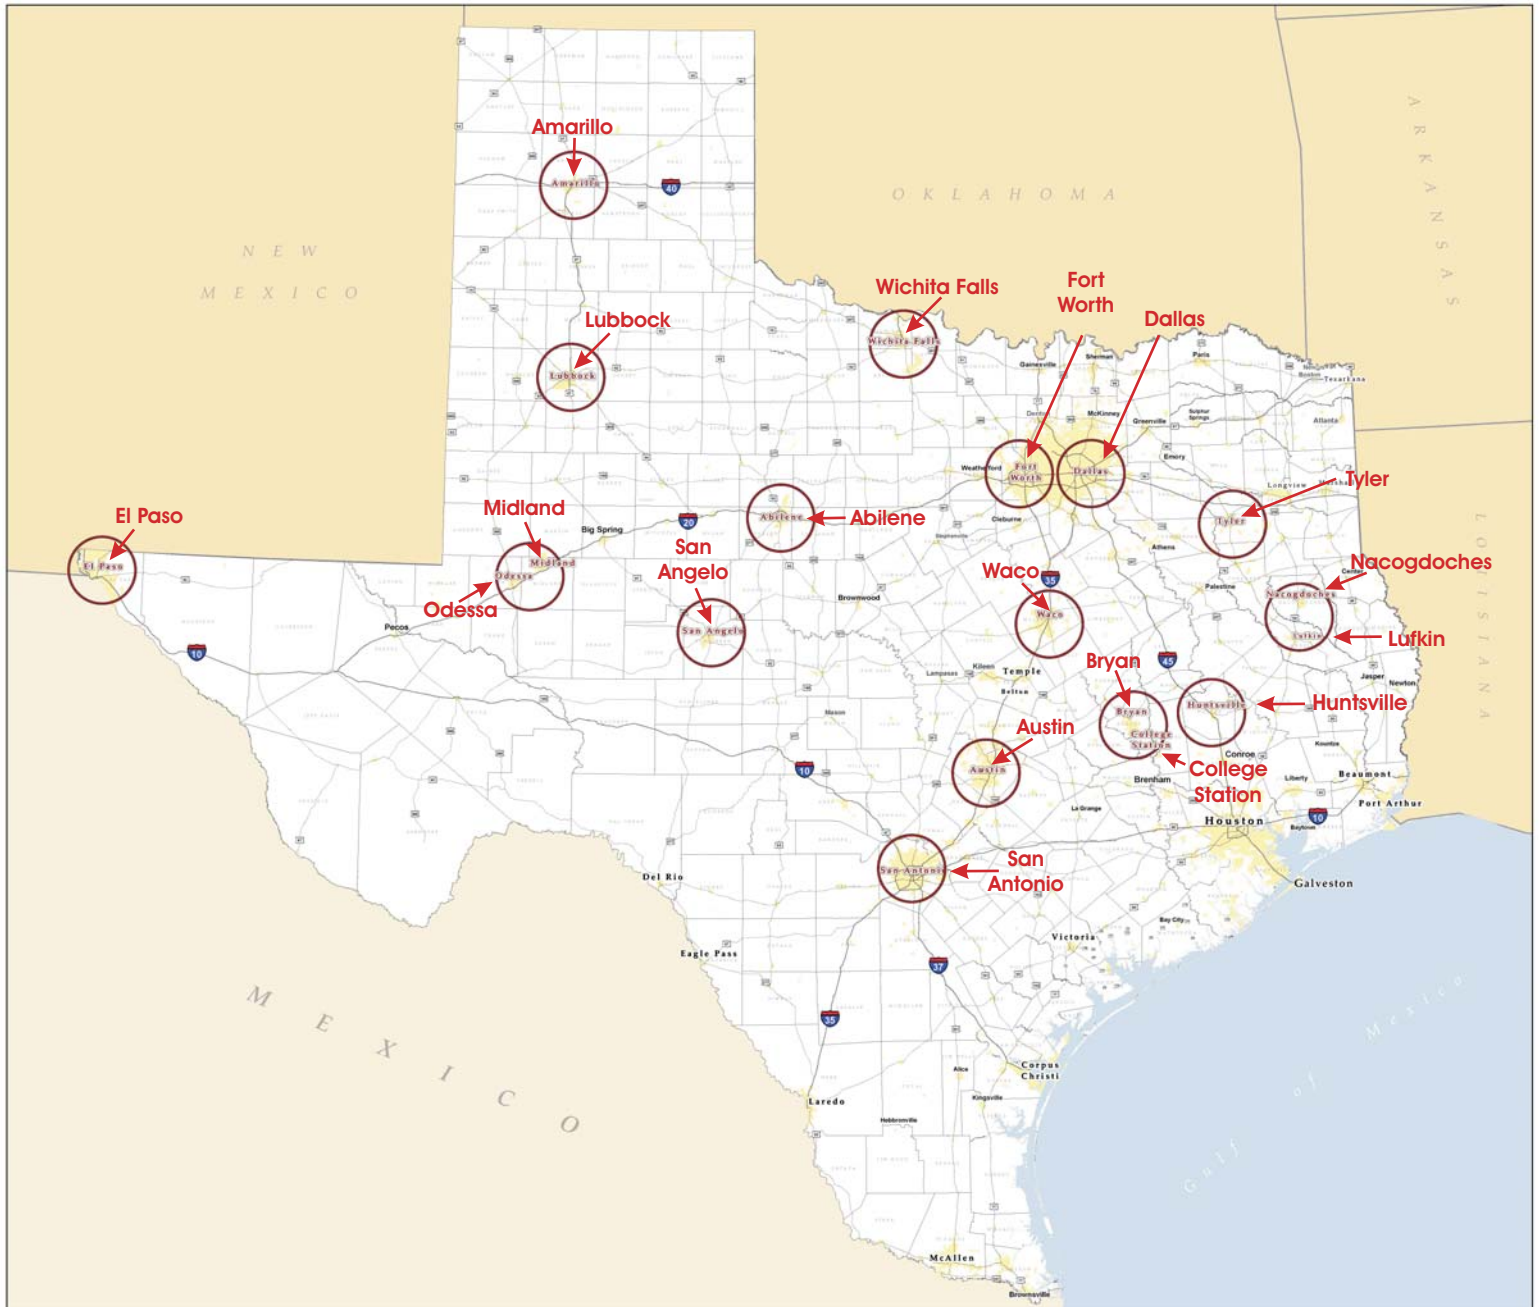

State Hurricane Evacuation Shelter Hubs (2006)

○ Evacuation and Shelter Hubs