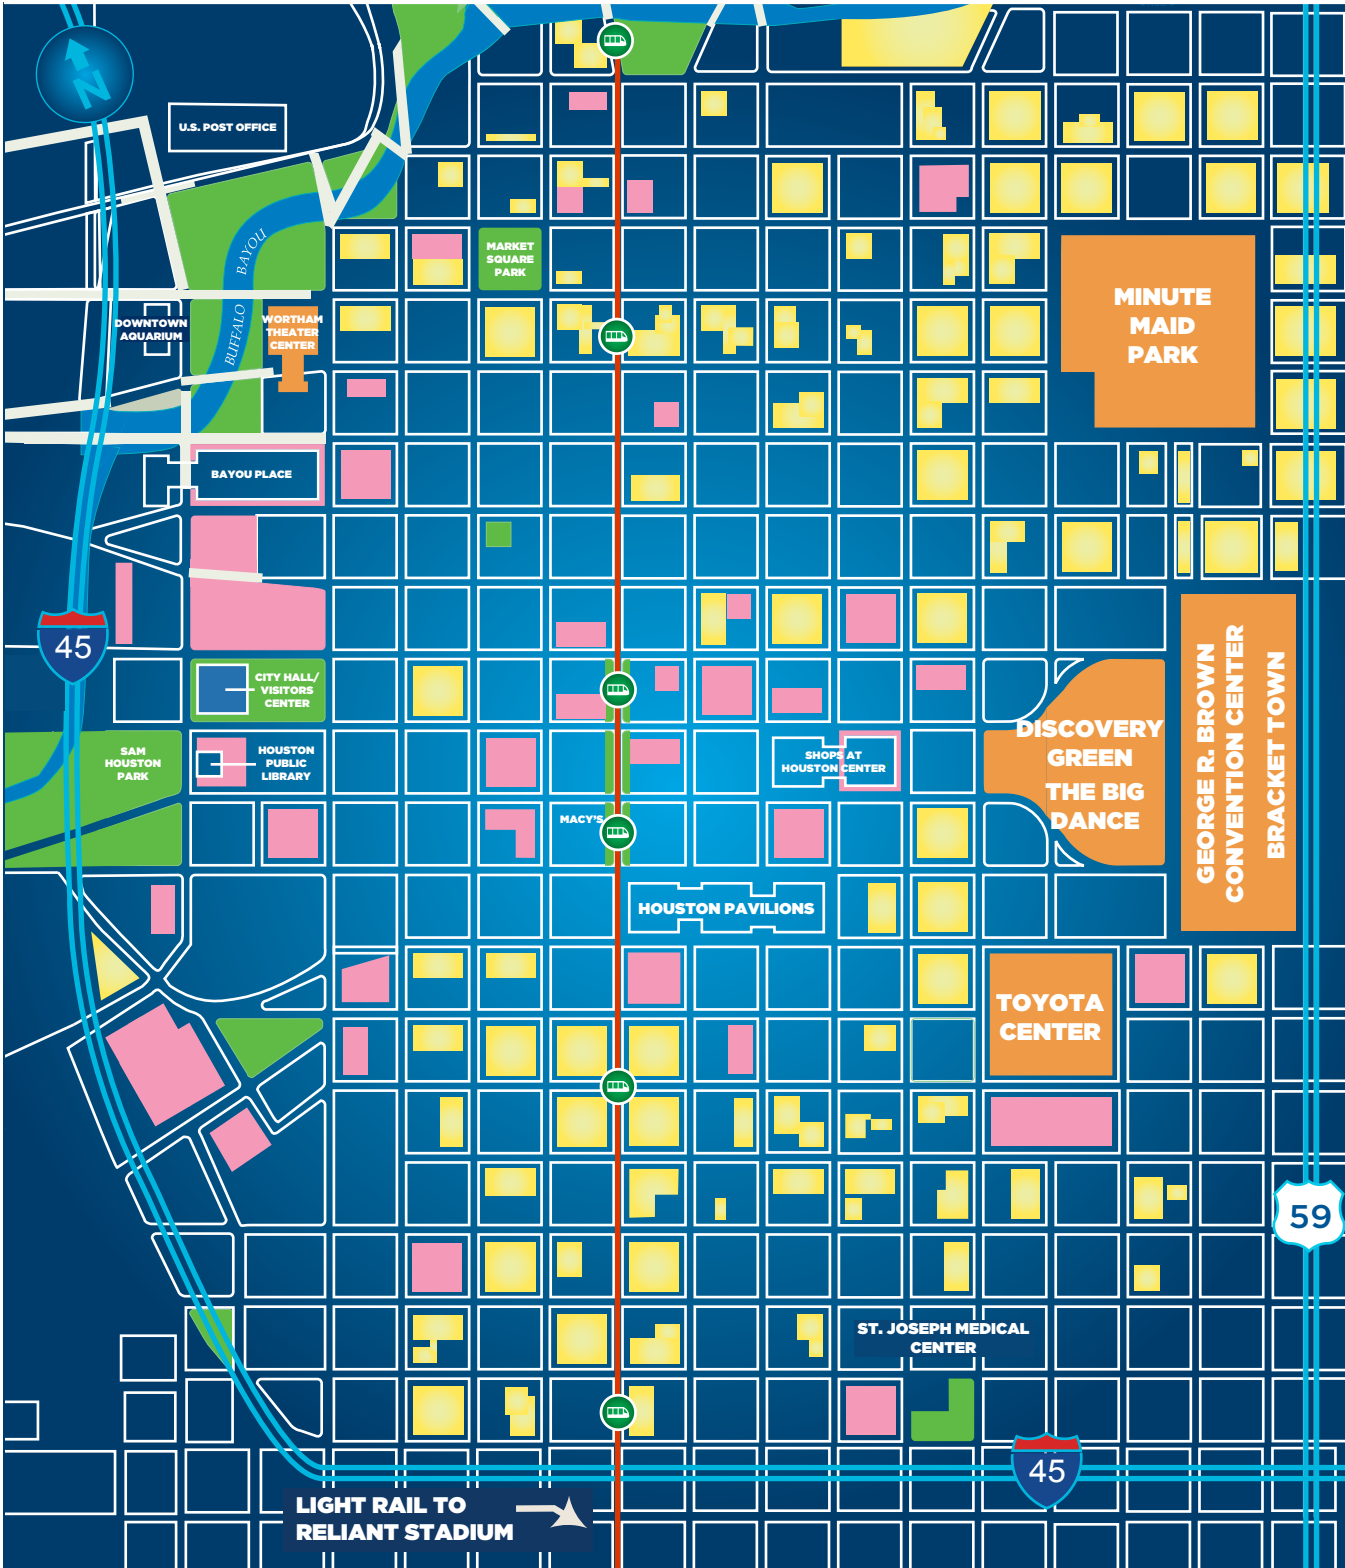

PARKING

PARKING GARAGE

PARK

DOWNTOWN VISITOR PARKING

COMMERCE

FRANKLIN

CONGRESS

PRESTON

GRAY

LIGHT RAIL TO
RELIANT STADIUM

SMITH

LOUISIANA

MILAM

TRAVIS

MAIN

FANNIN

SAN JACINTO

CAROLINE

AUSTIN

LA BRANCH

CRAWFORD

JACKSON

CHENEVERT

HAMILTON

MINUTE
MAID
PARK

DISCOVERY
GREEN
THE BIG
DANCE

GEORGE R. BROWN
CONVENTION CENTER
BRACKET TOWN

TOYOTA
CENTER

59

45