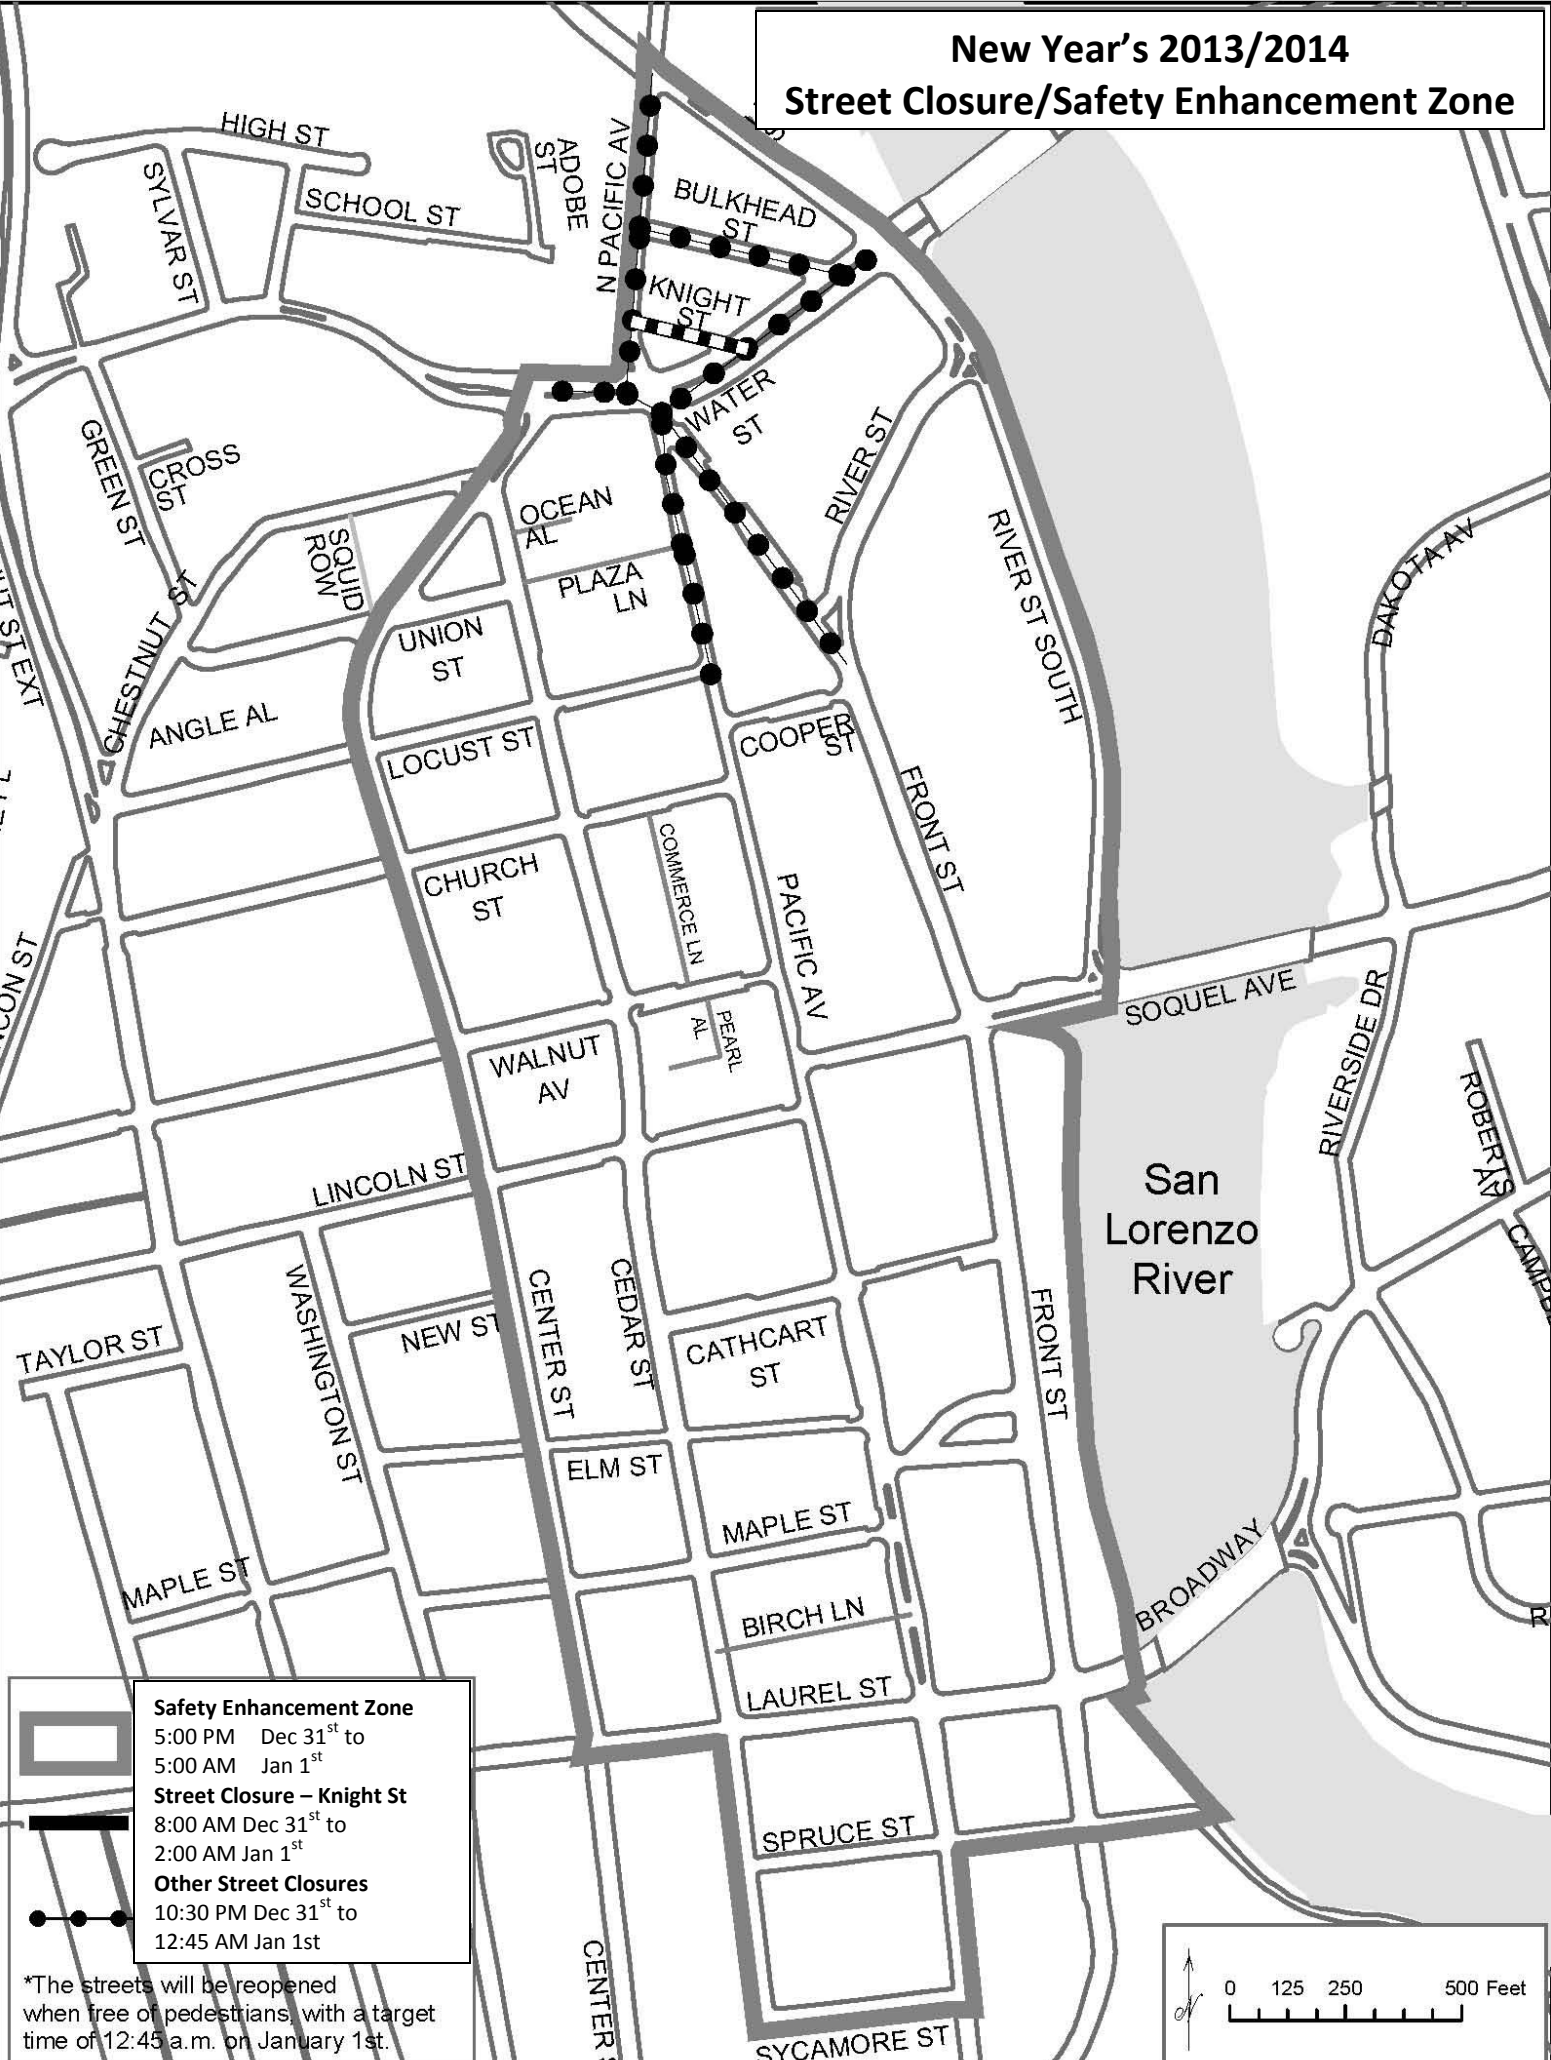

# New Year's 2013/2014 Street Closure/Safety Enhancement Zone

- Safety Enhancement Zone**  
5:00 PM Dec 31<sup>st</sup> to  
5:00 AM Jan 1<sup>st</sup>
- Street Closure – Knight St**  
8:00 AM Dec 31<sup>st</sup> to  
2:00 AM Jan 1<sup>st</sup>
- Other Street Closures**  
10:30 PM Dec 31<sup>st</sup> to  
12:45 AM Jan 1st

\*The streets will be reopened when free of pedestrians, with a target time of 12:45 a.m. on January 1st.